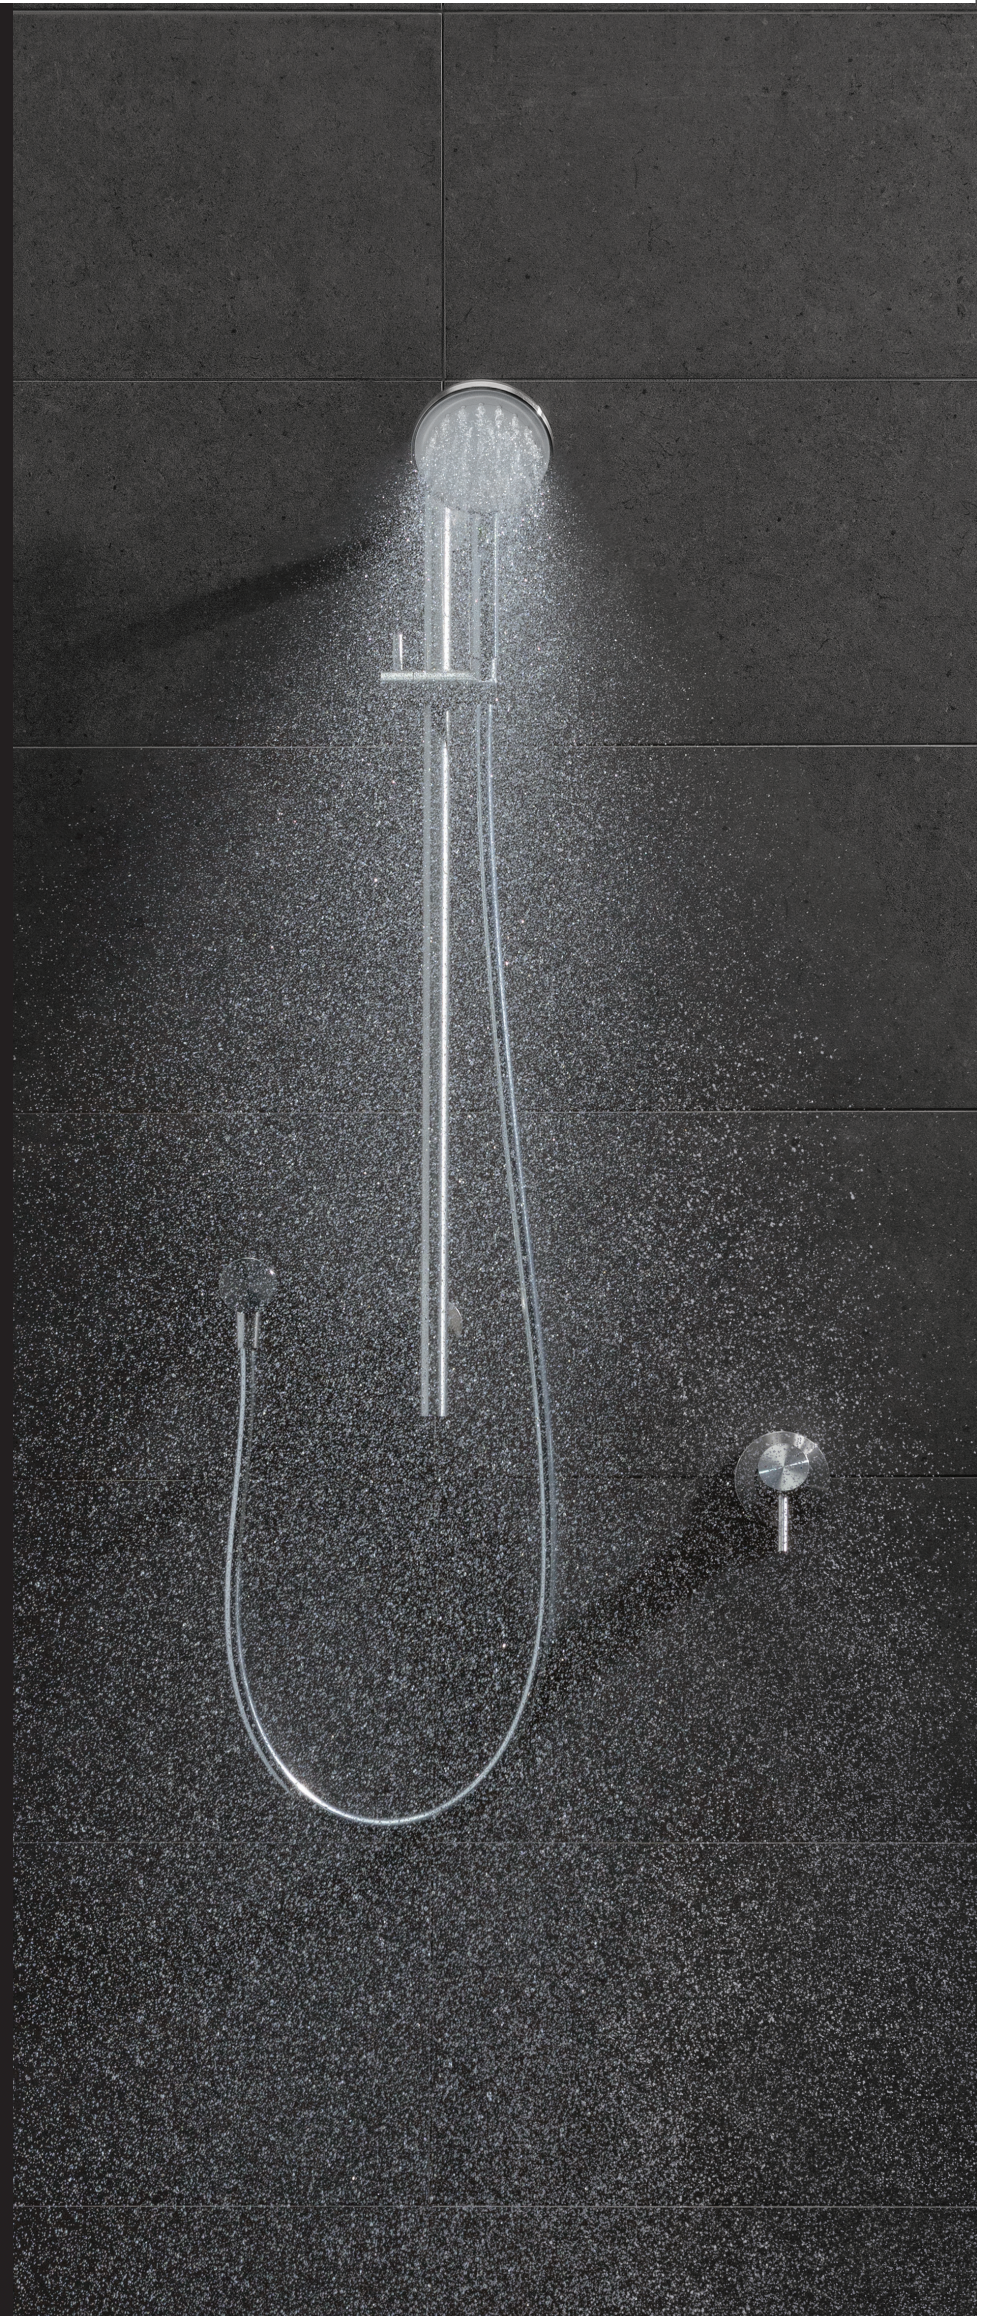

Tūroa

A shower experience that you tailor to suit your ever-changing needs.

VJET

Cleverly hidden channels create spirals of water, precisely released through individual nozzles across the entire shower head.

VARIABLE SPRAY

Set the spray to your preference - from firm to gentle spray and everything in between, using a smooth slider.

WATER EFFICIENT

Water flow rate is optimised to be water efficient without compromising on spray performance.

MODERN AESTHETIC

Designed from stainless steel for a modern look that will last.

WIDE COVERAGE

A full-bodied spray for all-over warmth and maximum body contact.