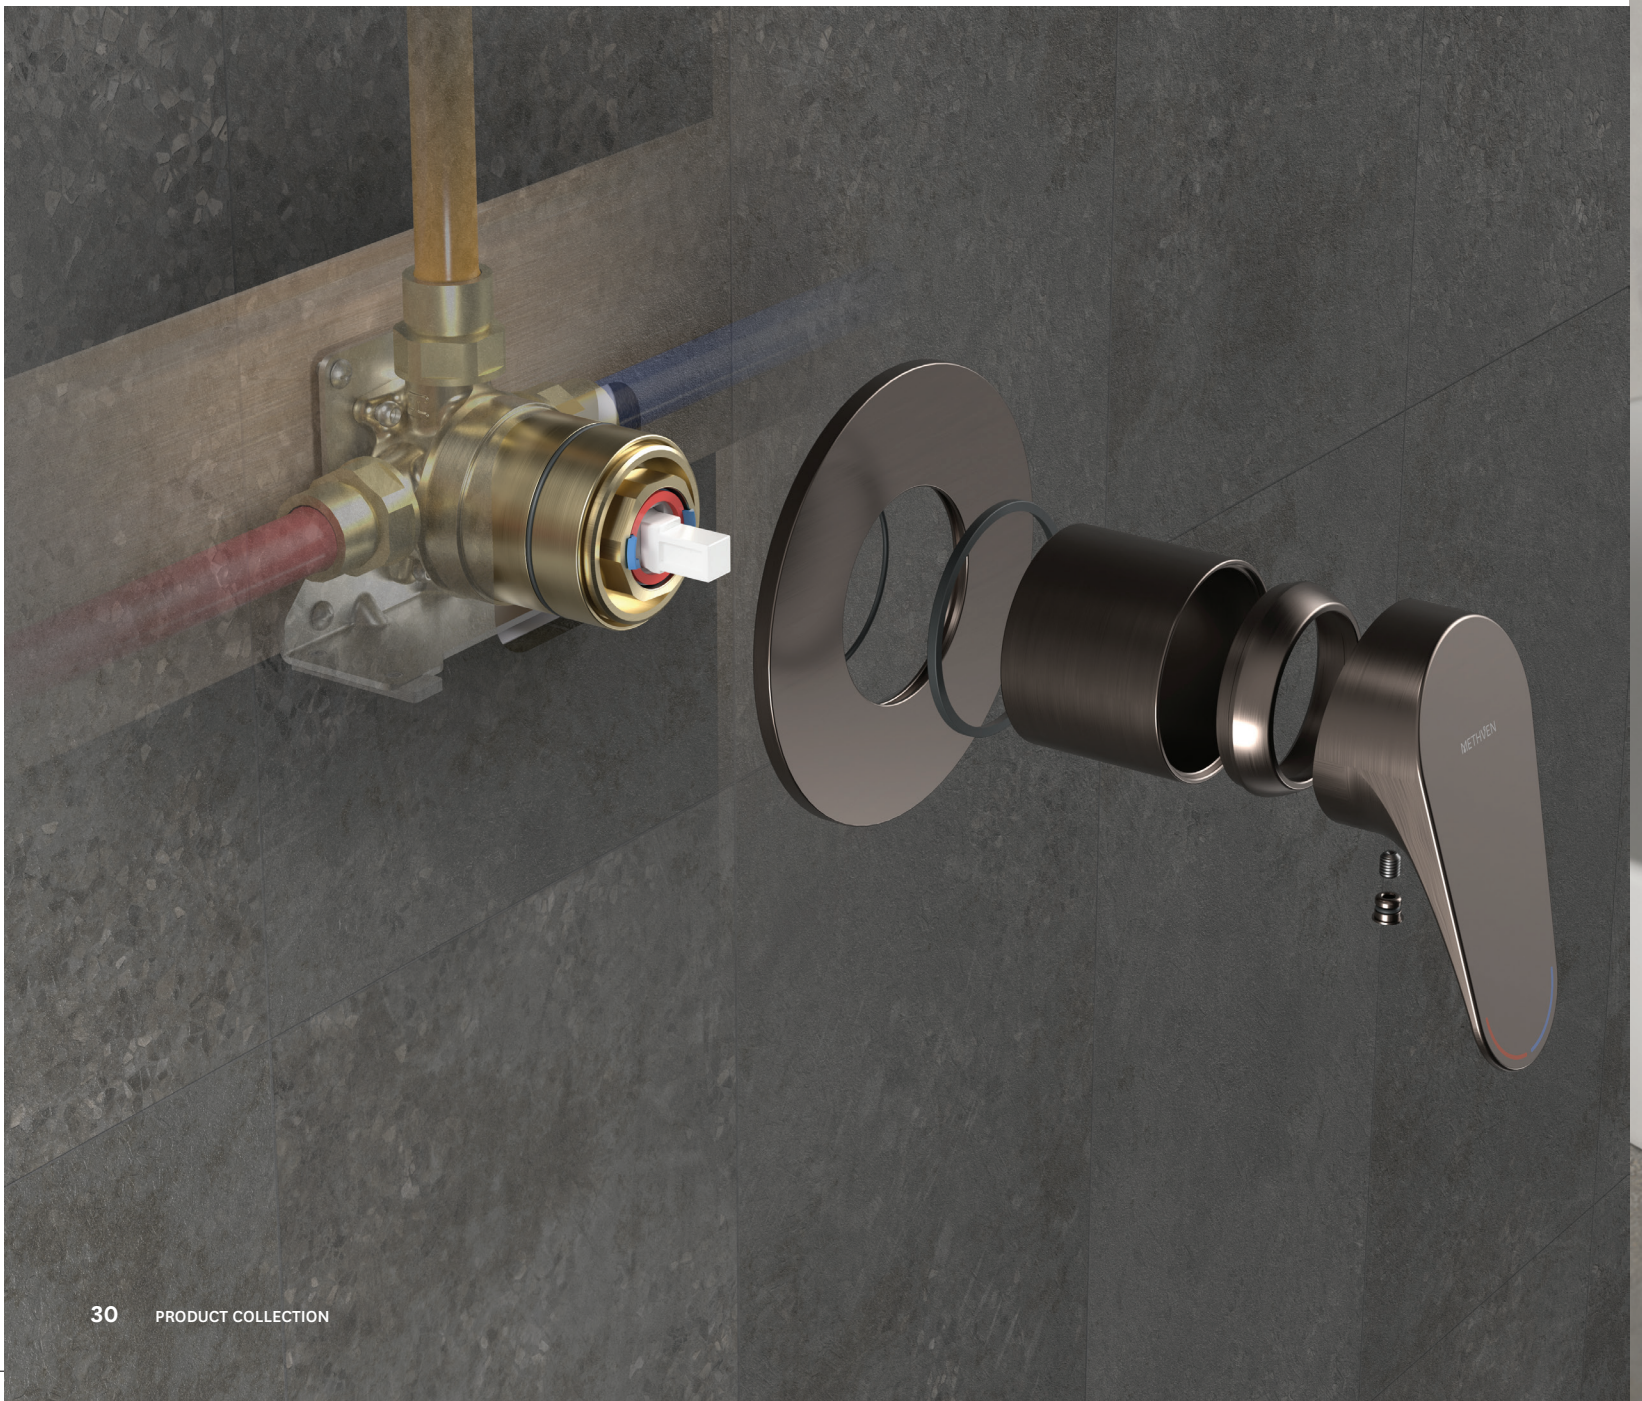

Both our Waipori MK2 and Maku MK2 now feature the innovative EasySwitch® in-wall body system, giving you the freedom to personalise your bathroom with ease.

With EasySwitch®, the trim kit, colour finish and design can be interchanged before or after installation. This means fewer delays, no costly rework, and the flexibility to refresh your bathroom's style whenever you choose.