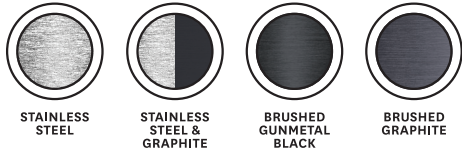

AVAILABLE COLOURS:

STAINLESS STEEL

STAINLESS STEEL & GRAPHITE

BRUSHED GUNMETAL BLACK

BRUSHED GRAPHITE