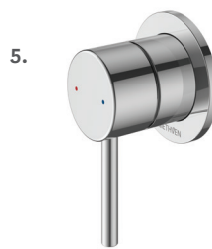

LEAD FREE TAPWARE

Tapware constructed from lead free brass.

Pop-up Waste - 10 year warranty applies

AVAILABLE COLOURS:

1. MINIMALIST MK2 WALL MOUNTED BATH SPOUT

MNSPWBTCP CHROME
MNSPWBTBK MATTE BLACK
MNSPWBTNK BRUSHED NICKEL