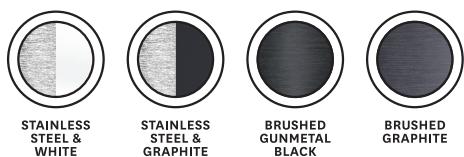

MODERN AESTHETIC

Designed from stainless steel for a modern look that will last.

WIDE COVERAGE

A full-bodied spray for all-over warmth and maximum body contact.

AVAILABLE COLOURS:

STAINLESS
STEEL &
WHITE

STAINLESS
STEEL &
GRAPHITE