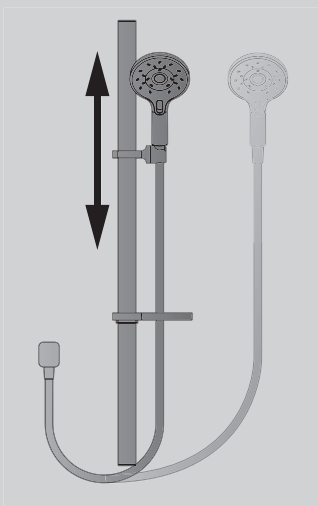

Which shower?

There's an abundance of different shower types to choose from across the Methven range.

Here's a quick guide to ensure you choose the right shower for your bathroom environment:

RAIL SHOWER

Offers great flexibility – height adjustability so the smallest or tallest users can enjoy a great shower, plus a handset that can be picked up for direct body showering. Perfect for the family bathroom.