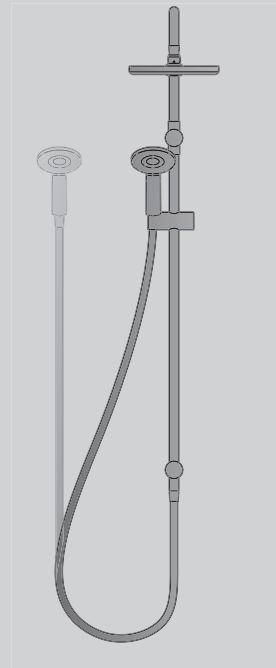

Offers great flexibility – height adjustability so the smallest or tallest users can enjoy a great shower, plus a handset that can be picked up for direct body showering. Perfect for the family bathroom.