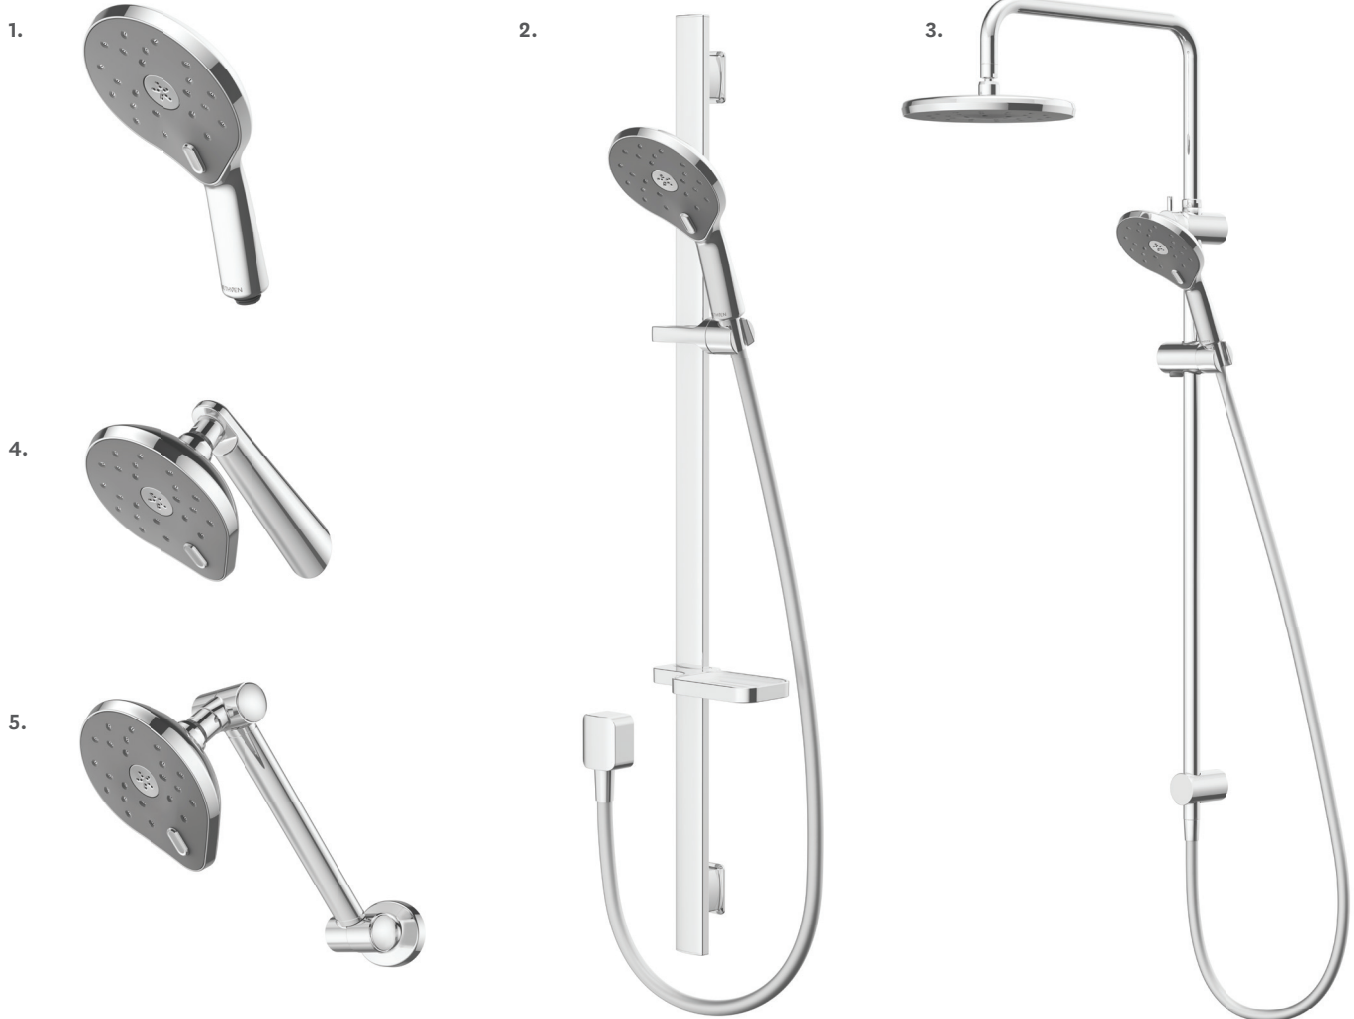

AVAILABLE COLOURS:

1. KOHA MK2 HANDSET

WELS MAINS PRESSURE
3★ 9L/MIN (AS SUPPLIED)
1★ 12L/MIN (OPTIONAL)
WELS LOW PRESSURE
3★ 8L/MIN

KHHSCPGR GRAPHITE
KHHSCPWH WHITE
KHHSCP CHROME

2. KOHA MK2 RAIL SHOWER

WELS MAINS PRESSURE
3★ 9L/MIN (AS SUPPLIED)
1★ 12L/MIN (OPTIONAL)
WELS LOW PRESSURE
3★ 8L/MIN

KHSRCPGR GRAPHITE
KHSRCPWH WHITE
KHSRCP CHROME

3. KOHA MK2 SHOWER SYSTEM

DRENCHER WELS MAINS PRESSURE
3★ 9L/MIN
HANDSET WELS MAINS PRESSURE
3★ 9L/MIN

KHSSCPGR GRAPHITE

4. KOHA MK2 SHOWER ON UPSWEPT ARM

WELS MAINS PRESSURE
3★ 9L/MIN (AS SUPPLIED)
1★ 12.5L/MIN (OPTIONAL)
WELS LOW PRESSURE
3★ 9L/MIN

KHUACPGR GRAPHITE

5. KOHA MK2 HI RISE SHOWER

WELS MAINS PRESSURE
3★ 9L/MIN (AS SUPPLIED)
1★ 12.5L/MIN (OPTIONAL)
WELS LOW PRESSURE
3★ 5L/MIN

KHHRCPGR GRAPHITE