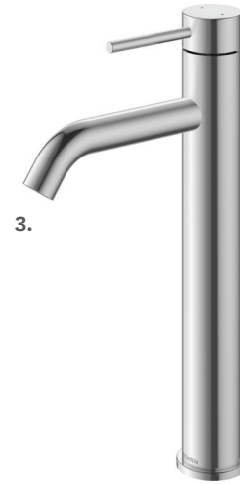

LEAD FREE TAPWARE

Tapware constructed from lead free brass.

Pop-up Waste - 10 year warranty applies

AVAILABLE COLOURS:

1. MINIMALIST MK2 WALL MOUNTED BATH SPOUT

MNSPWBTCP CHROME
MNSPWBTBK MATTE BLACK
MNSPWBTNK BRUSHED NICKEL