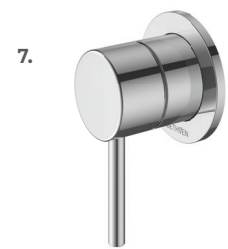

LEAD FREE TAPWARE

Tapware constructed from lead free brass.

Pop-up Waste - 10 year warranty applies

AVAILABLE COLOURS:

1. MINIMALIST MK2 WALL MOUNTED BATH SPOUT

MNSPWBTCP CHROME
MNSPWBTBK MATTE BLACK
MNSPWBTNK BRUSHED NICKEL