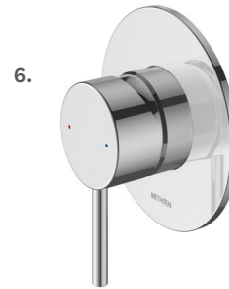

LEAD FREE TAPWARE

Tapware constructed from lead free brass.

Pop-up Waste - 10 year warranty applies

AVAILABLE COLOURS:

1. MINIMALIST MK2 WALL MOUNTED BATH SPOUT

MNSPWBTCP CHROME
MNSPWBTBK MATTE BLACK
MNSPWBTNK BRUSHED NICKEL